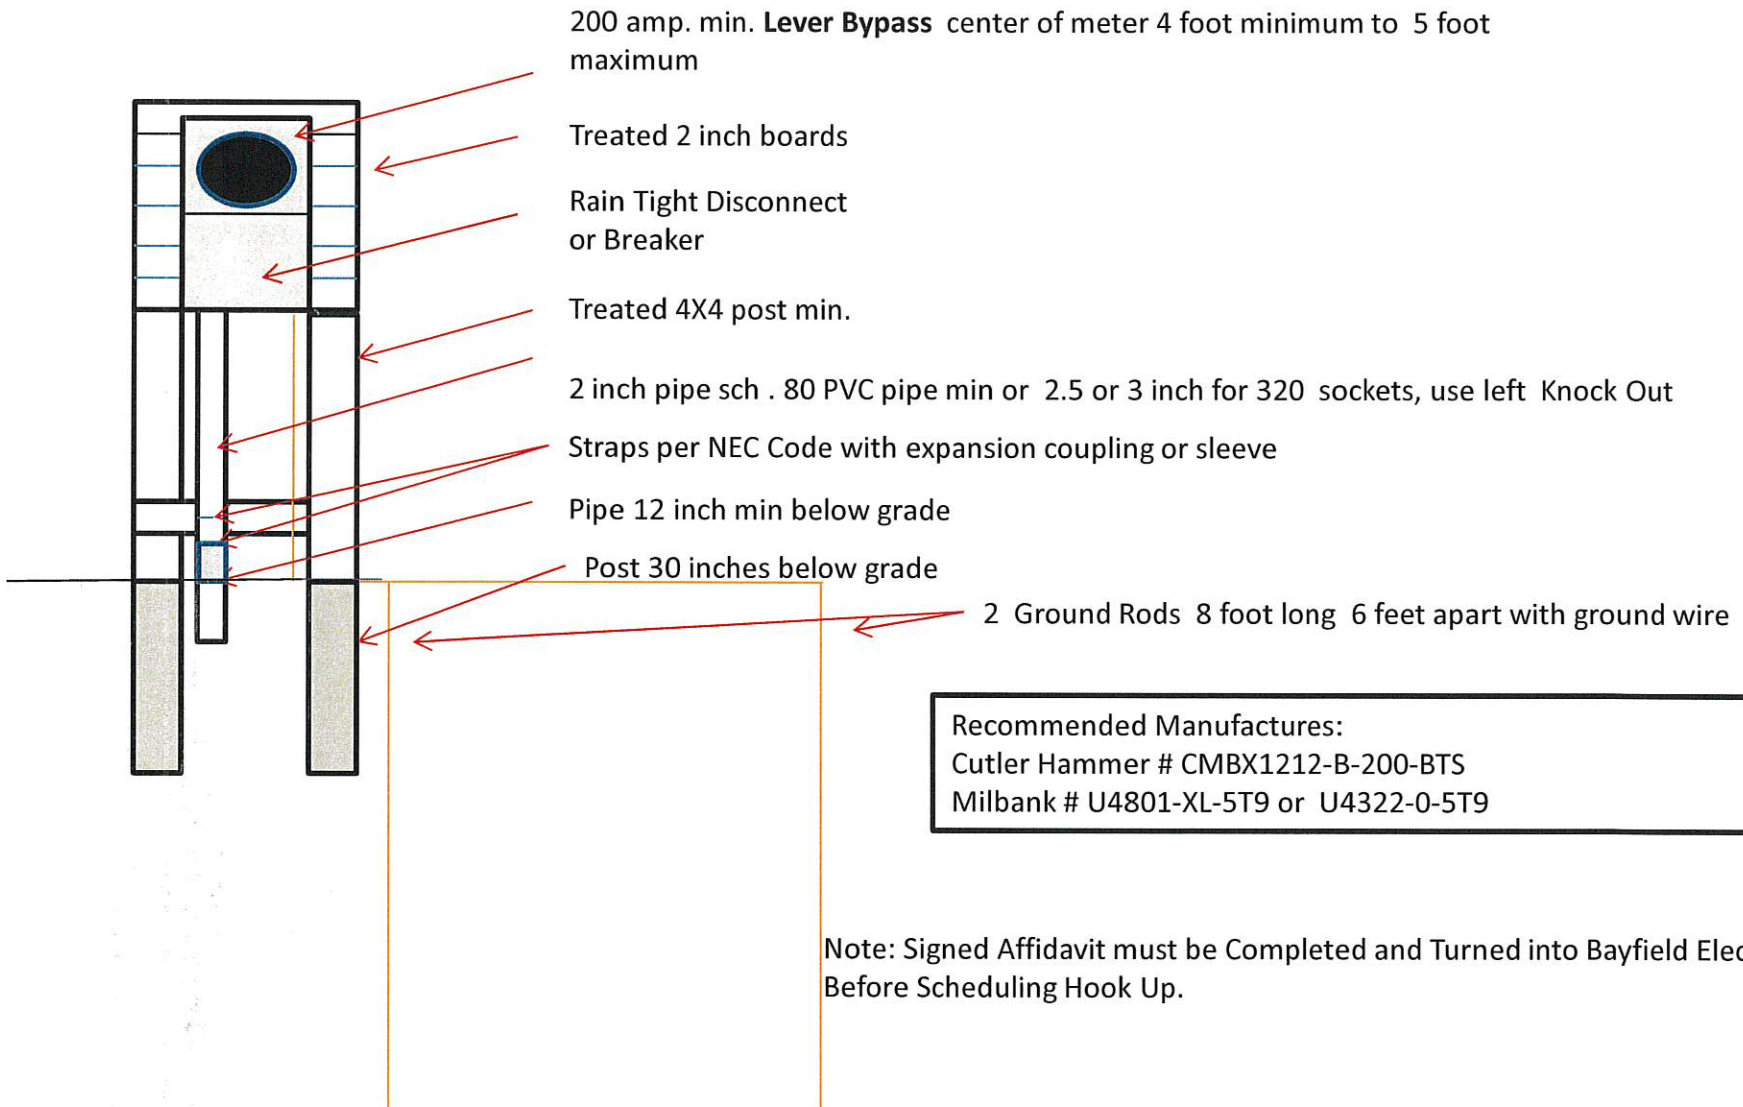

### Bayfield Electric Cooperative Under Ground Lever Bypass Pedestal Diagram

# Bayfield Electric Cooperative Dual Fuel Underground Double Pedestal with **Lever Bypass**

**Recommended Manufacture:  
Milbank U2872-XT-5T9**

Note: Signed Affidavit Must be Completed and Turned into Bayfield Electric Before Scheduling Hook Up.