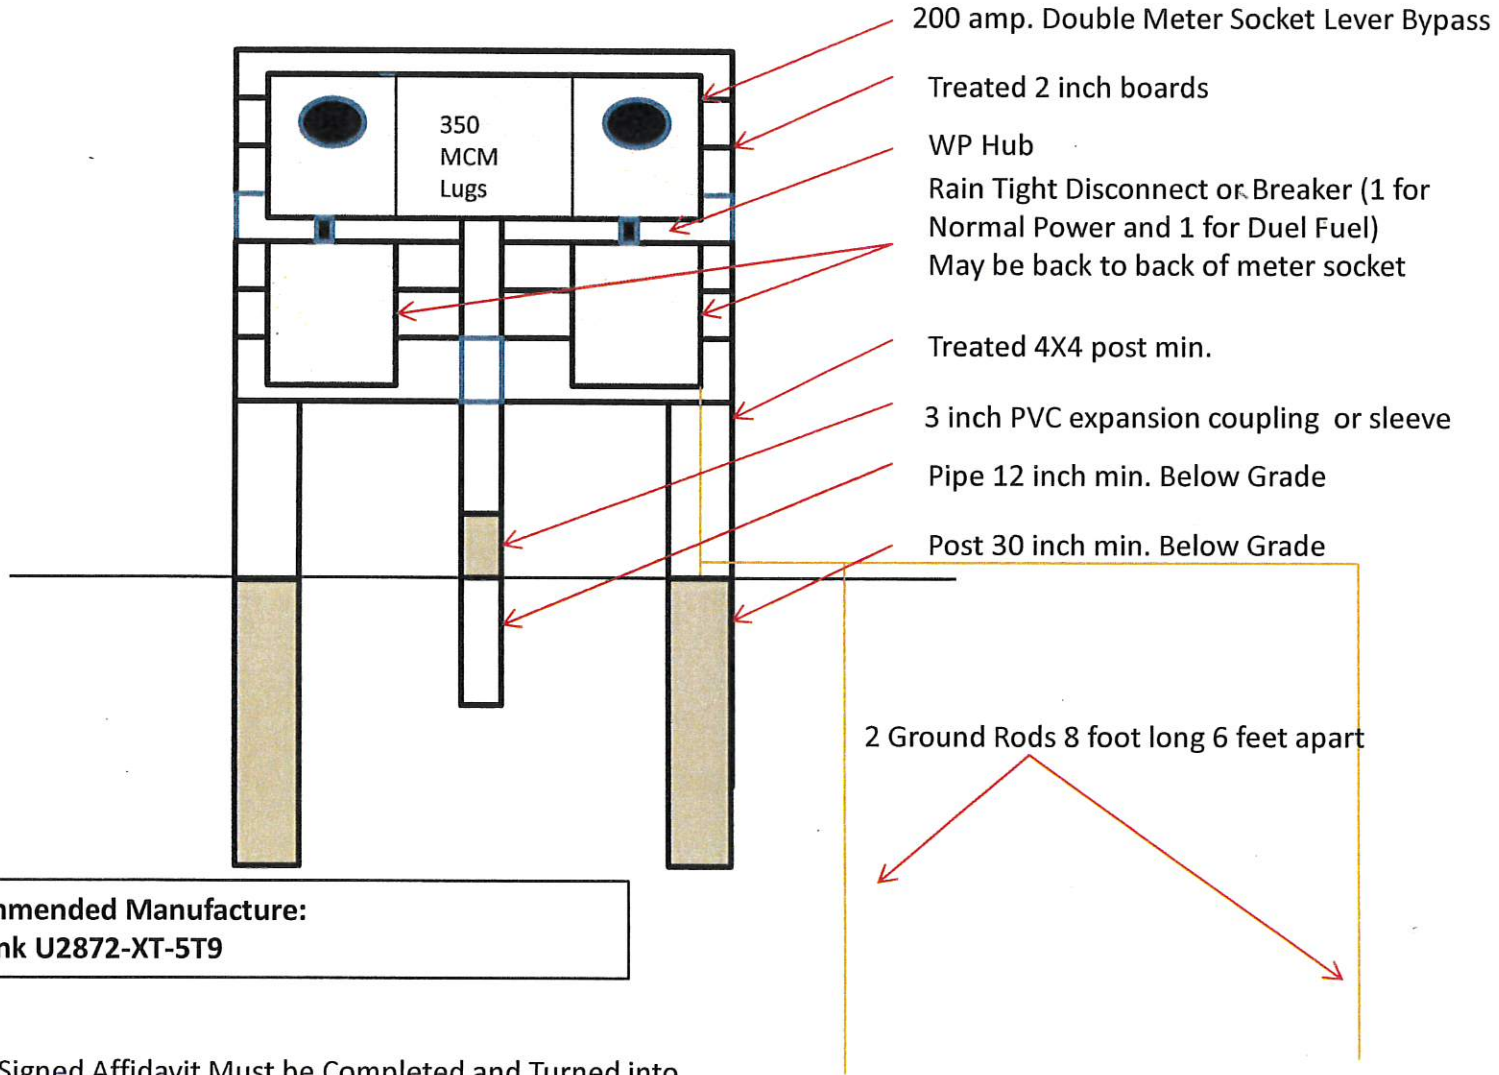

### Bayfield Electric Cooperative Under Ground Lever Bypass Pedestal Diagram

# Bayfield Electric Cooperative Dual Fuel Underground Double Pedestal with **Lever Bypass**

**Recommended Manufacture:  
Milbank U2872-XT-5T9**

Note: Signed Affidavit Must be Completed and Turned into Bayfield Electric Before Scheduling Hook Up.